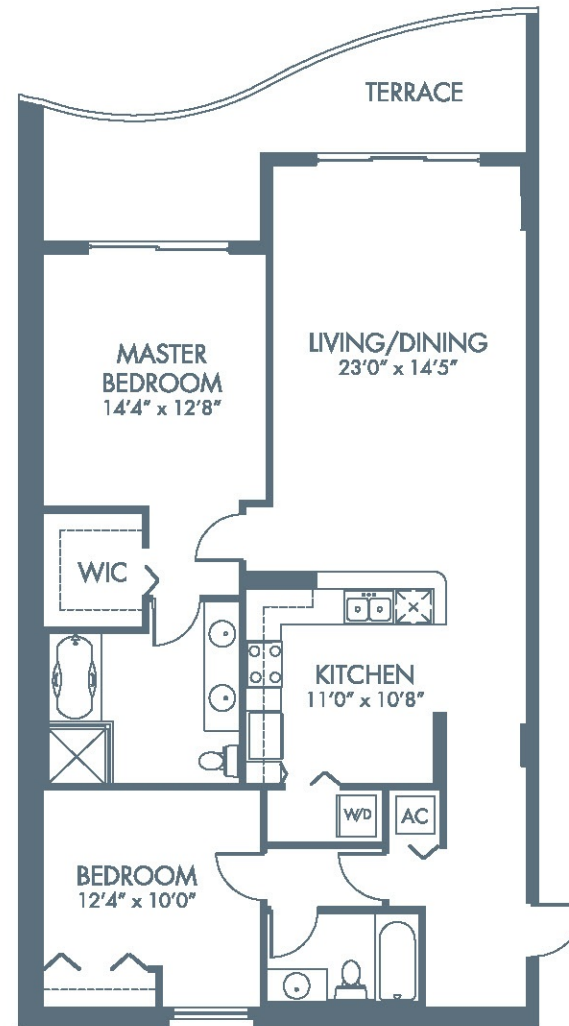

02 RESIDENCE

2 Bedrooms / 2 Baths

Enclosed Area	1,319sq.ft.	123m ²
Terrace 1	225sq.ft.	21m ²
Total Residence	1,544sq.ft.	144m ²

OASIS

3000 Oasis Grand Blvd
Fort Myers, FL 33916

All dimensions are approximate, and all floor plans and development plans are subject to change without notice. Oral representations cannot be relied upon as correctly stating representations of the developer. For correct representation make reference to the purchaser agreement and to the documents required by section 718.503, Florida Statutes, to be furnished by the developer to a buyer or lessee. Not an offer where prohibited by state statutes.