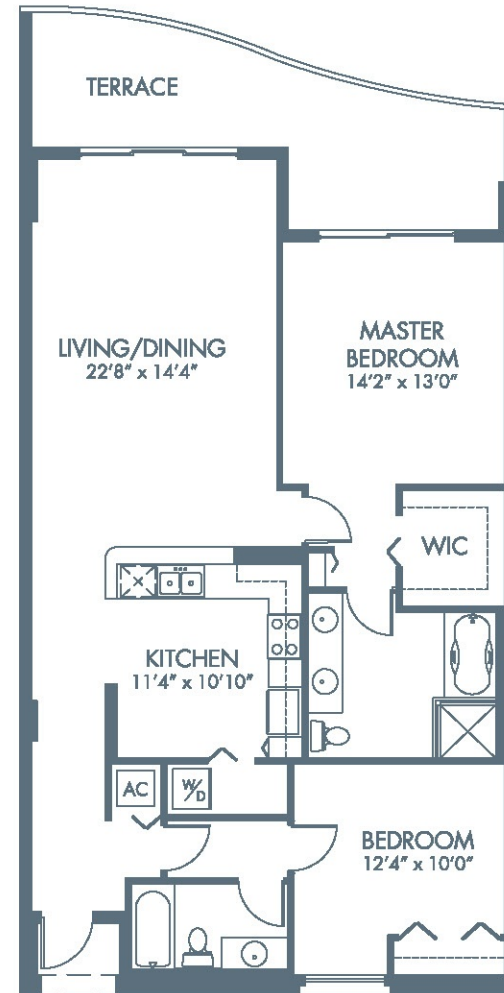

05 RESIDENCE

2 Bedrooms / 2 Baths

Enclosed Area	1,321sq.ft.	123m²
Terrace 1	170sq.ft.	16m²
Total Residence	1,491sq.ft.	139m²

OASIS

3000 Oasis Grand Blvd
Fort Myers, FL 33916