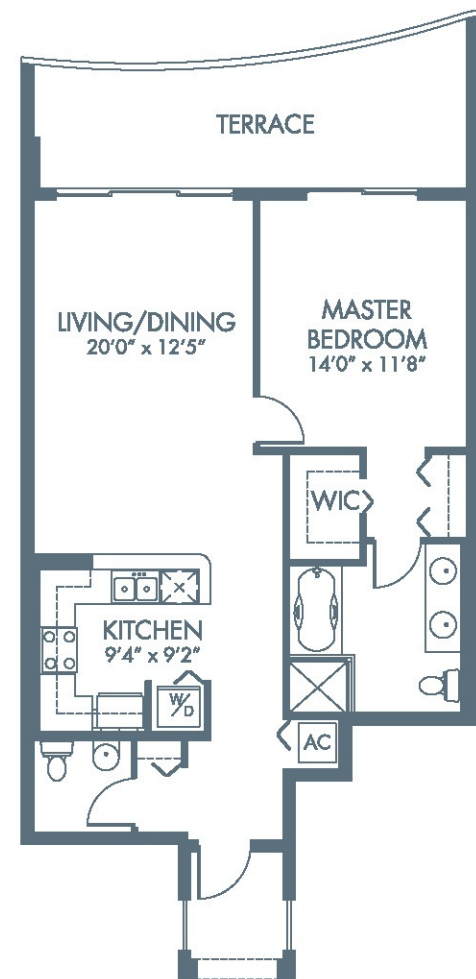

06 RESIDENCE - Floors 4-18

1 Bedroom / 1.5 Baths

Enclosed Area	867sq.ft.	81m ²
Terrace 1	184sq.ft.	17m ²
Total Residence	1,051sq.ft.	98m ²

OASIS

3000 Oasis Grand Blvd
Fort Myers, FL 33916

All dimensions are approximate, and all floor plans and development plans are subject to change without notice. Oral representations cannot be relied upon as correctly stating representations of the developer. For correct representation make reference to the purchaser agreement and to the documents required by section 718.503, Florida Statutes, to be furnished by the developer to a buyer or lessee. Not an offer where prohibited by state statutes.