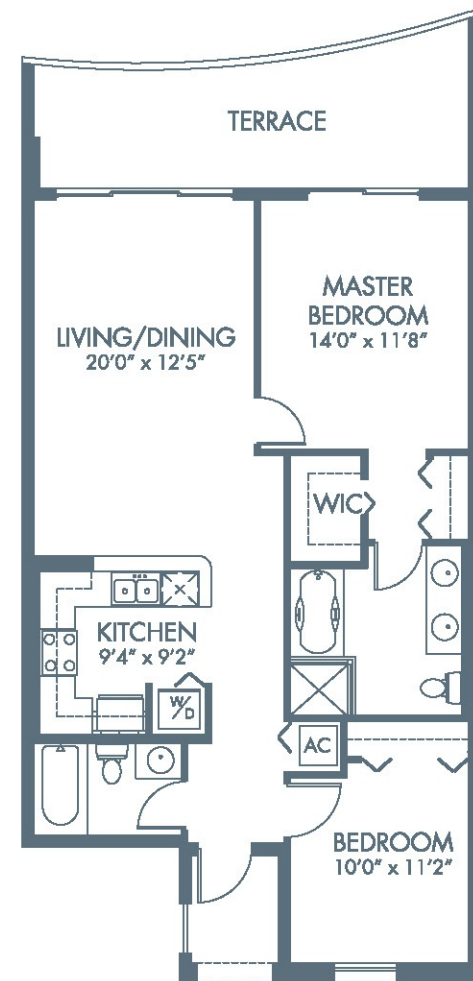

06 RESIDENCE - Floors 19-32

2 Bedrooms / 2 Baths

Enclosed Area	1,008sq.ft.	94m ²
Terrace 1	184sq.ft.	17m ²
Total Residence	1,192sq.ft.	111m ²

OASIS

3000 Oasis Grand Blvd
Fort Myers, FL 33916

All dimensions are approximate, and all floor plans and development plans are subject to change without notice. Oral representations cannot be relied upon as correctly stating representations of the developer. For correct representation make reference to the purchaser agreement and to the documents required by section 718.503, Florida Statutes, to be furnished by the developer to a buyer or lessee. Not an offer where prohibited by state statutes.